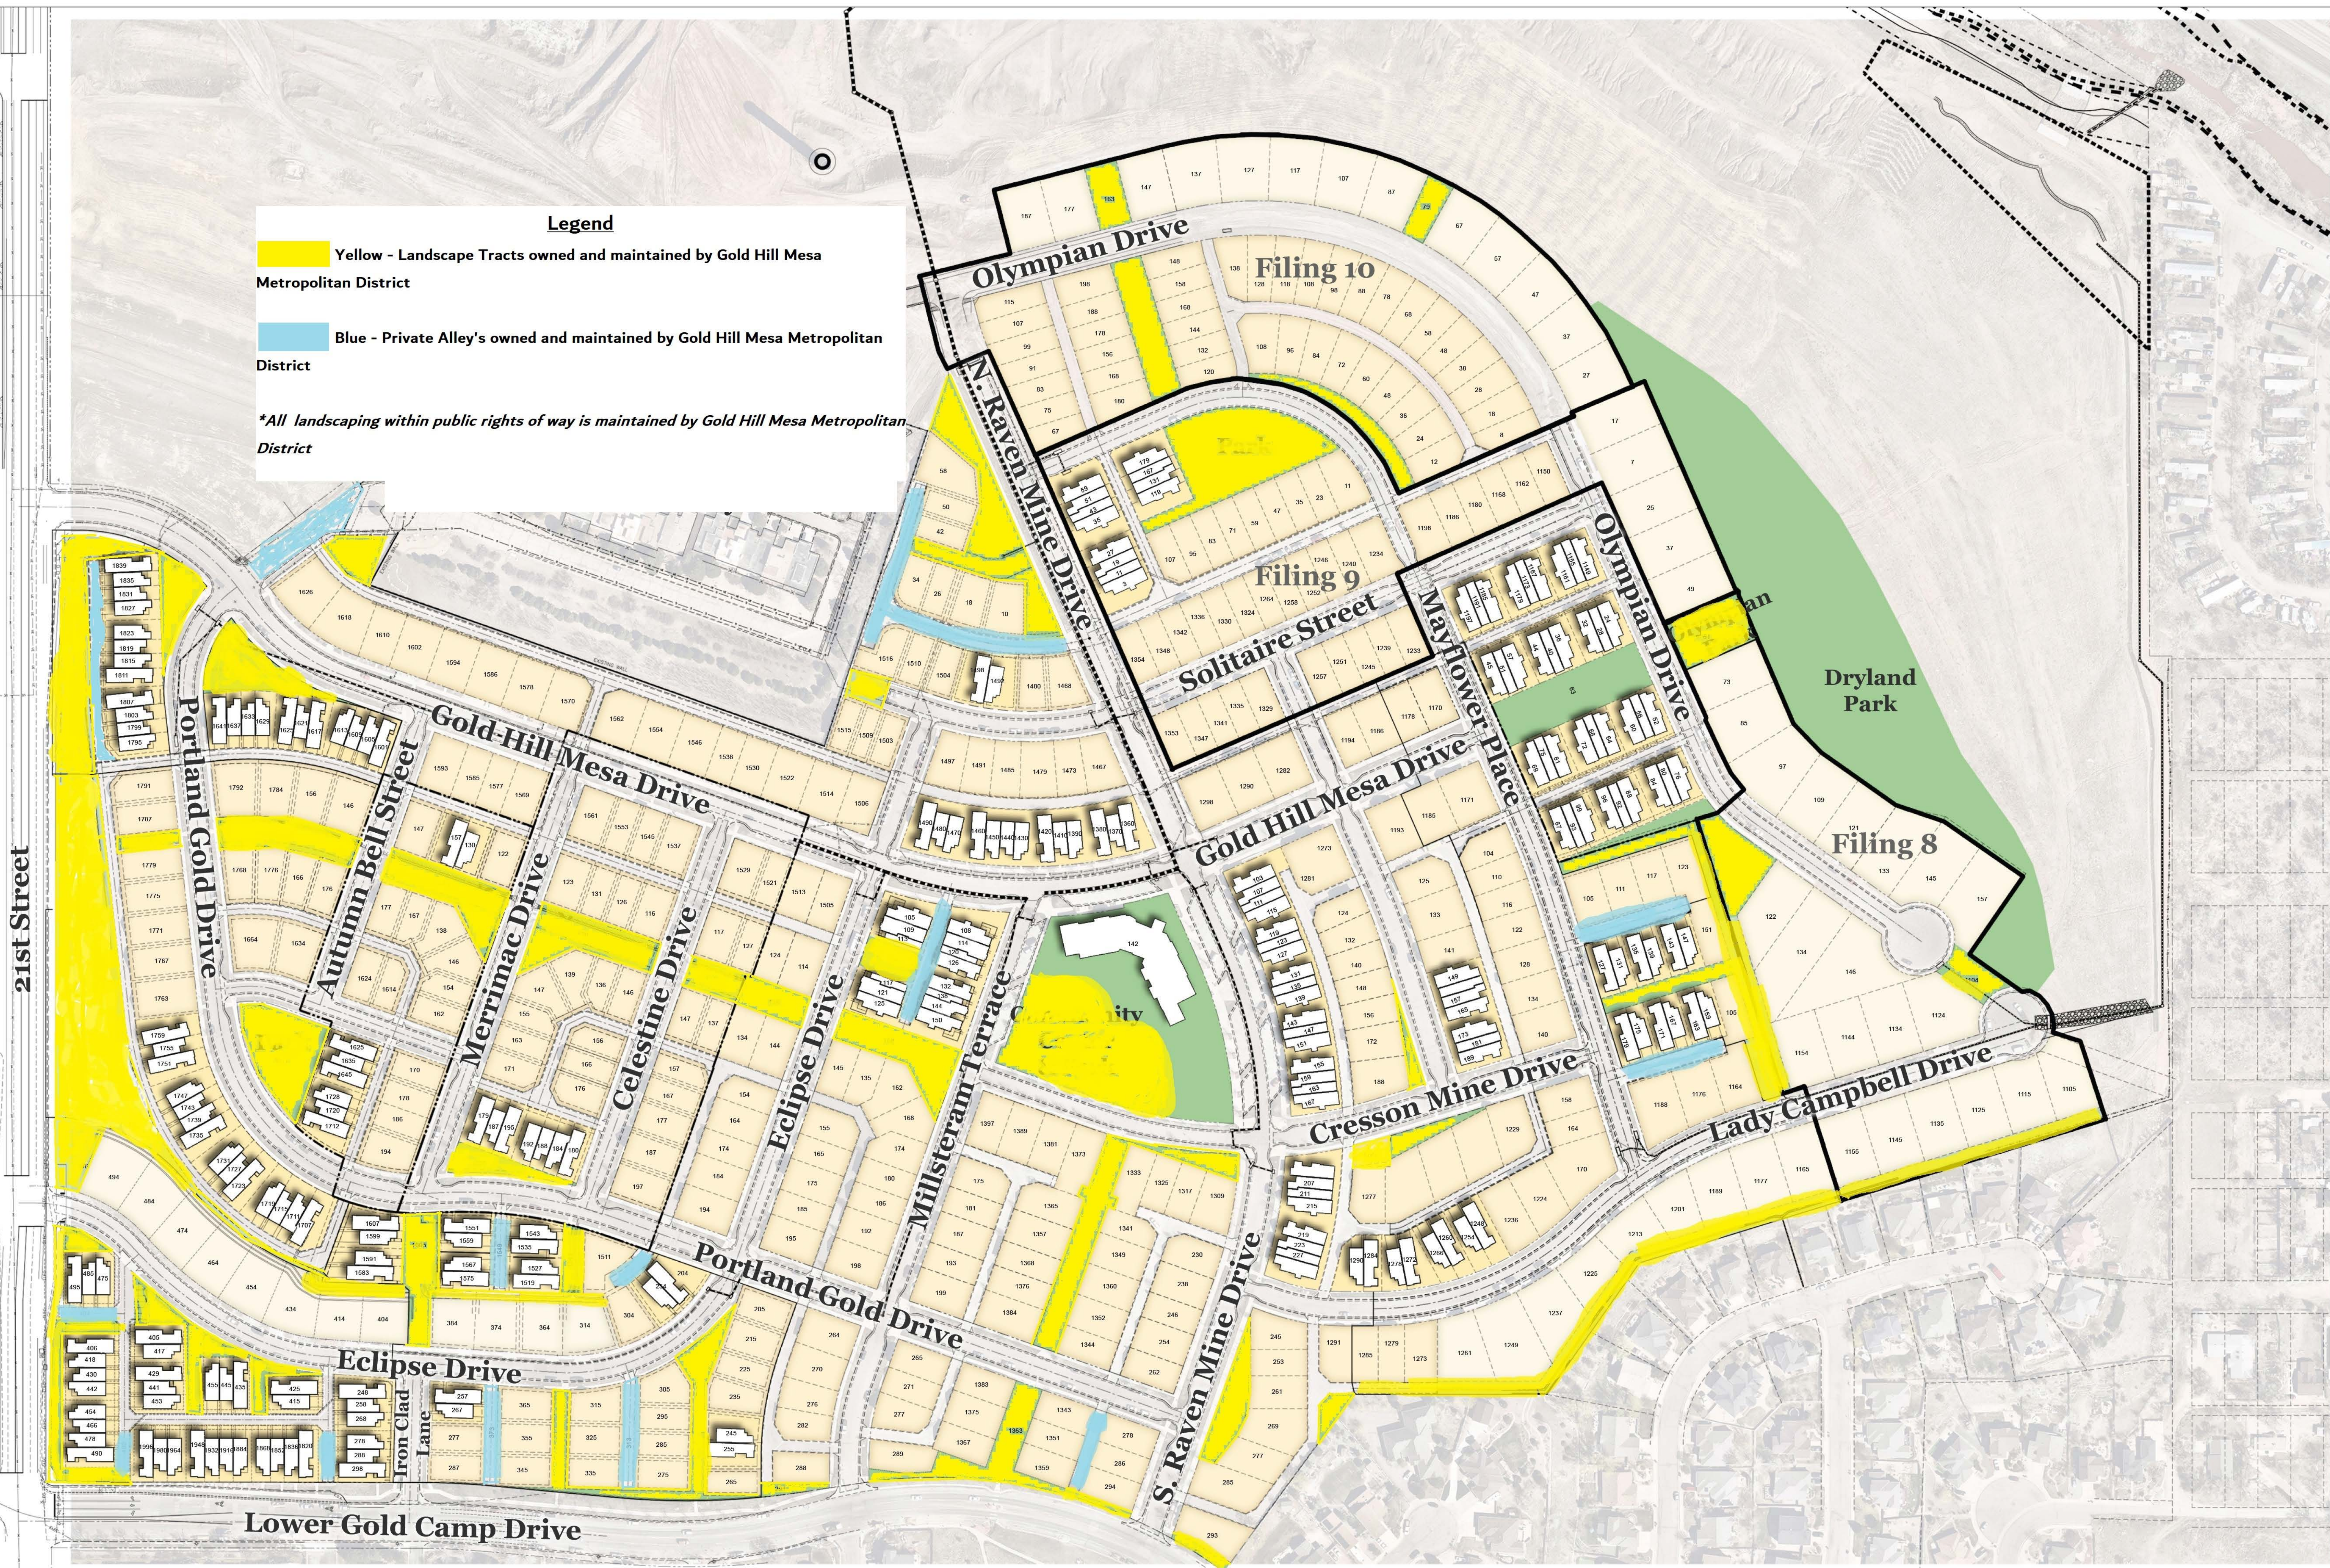

Legend

Yellow - Landscape Tracts owned and maintained by Gold Hill Mesa Metropolitan District

Blue - Private Alley's owned and maintained by Gold Hill Mesa Metropolitan District

*All landscaping within public rights of way is maintained by Gold Hill Mesa Metropolitan District

719.600.8366
john@johnwolson.com

GOLD HILL MESA

EXISTING NEIGHBORHOOD PLAN

COLORADO SPRINGS, COLORADO