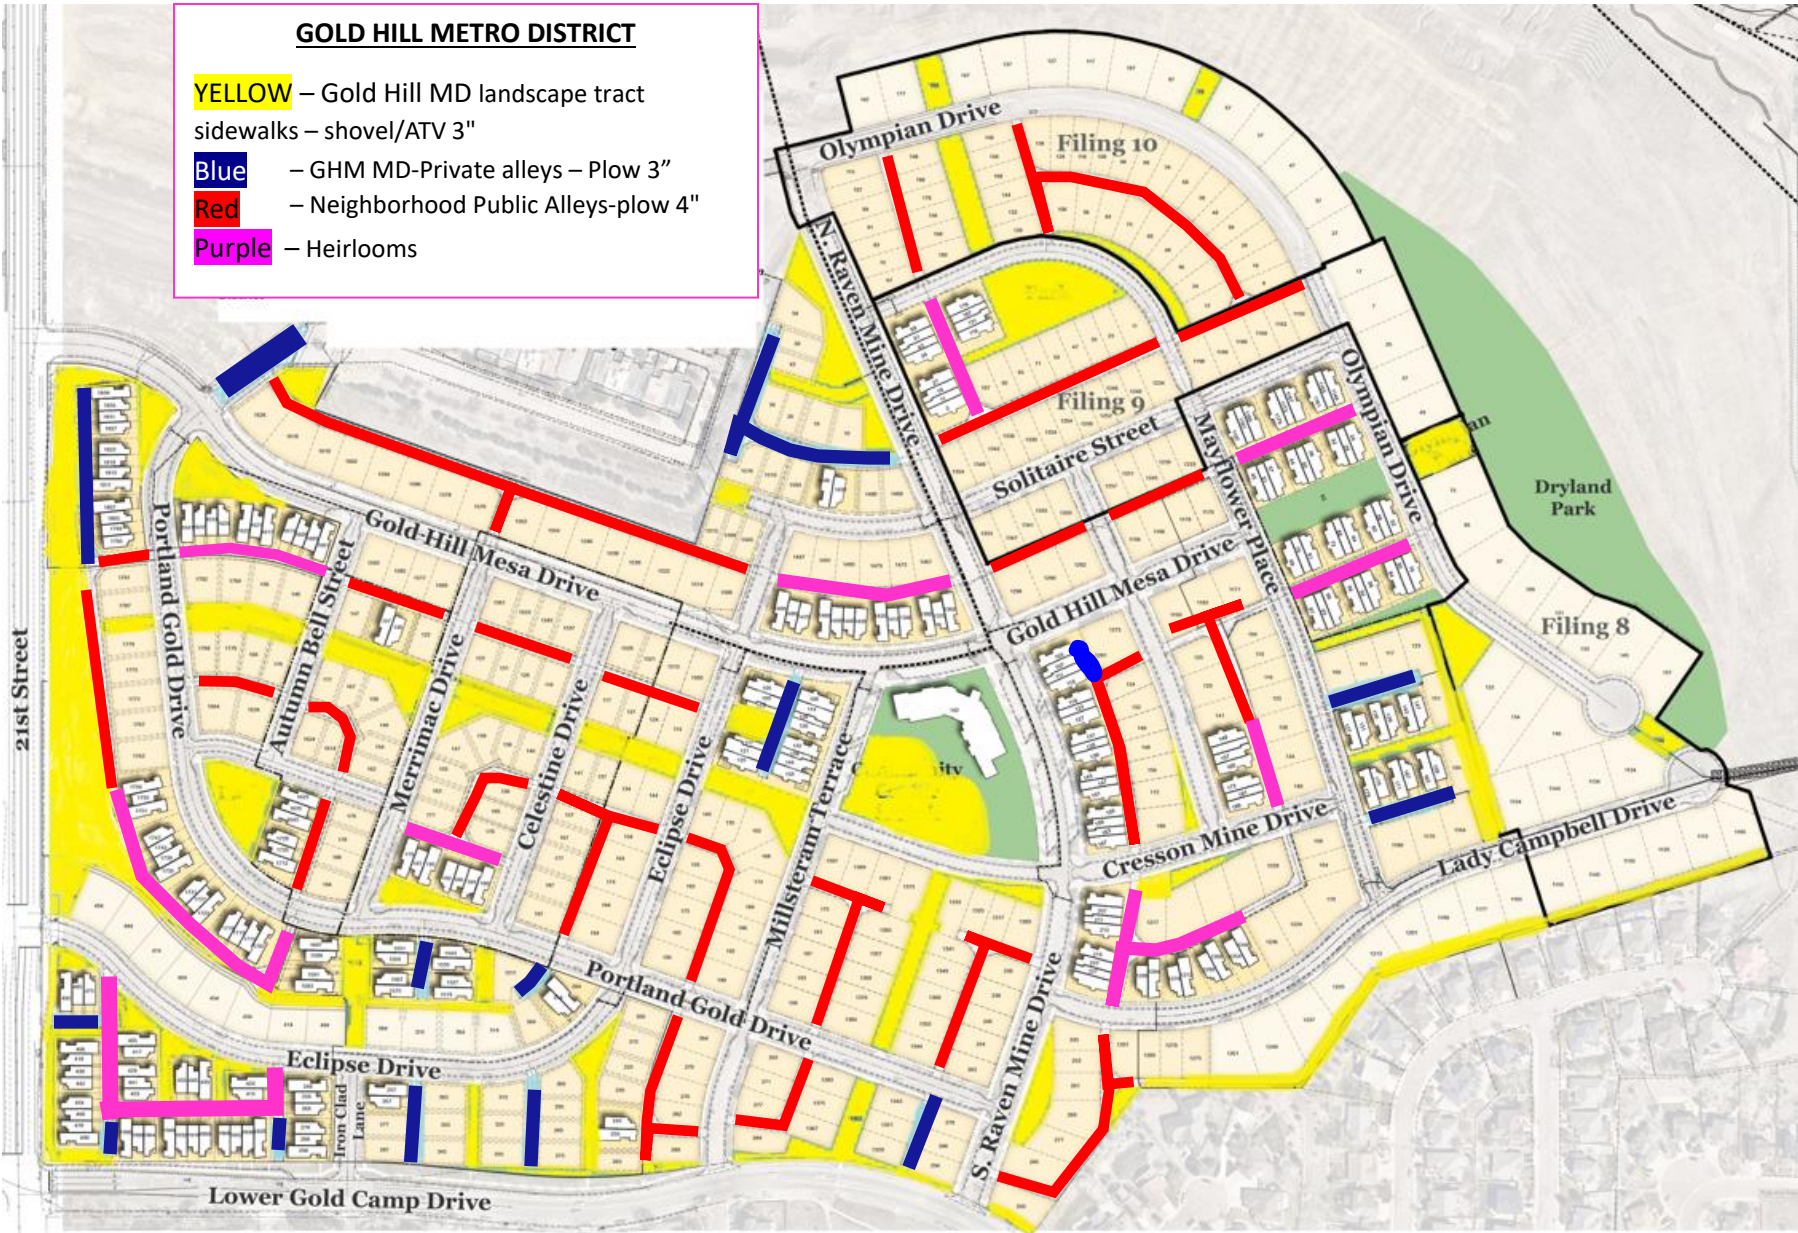

GOLD HILL METRO DISTRICT

- YELLOW** – Gold Hill MD landscape tract sidewalks – shovel/ATV 3"
- Blue** – GHM MD-Private alleys – Plow 3"
- Red** – Neighborhood Public Alleys-plow 4"
- Purple** – Heirlooms

GOLD HILL MESA